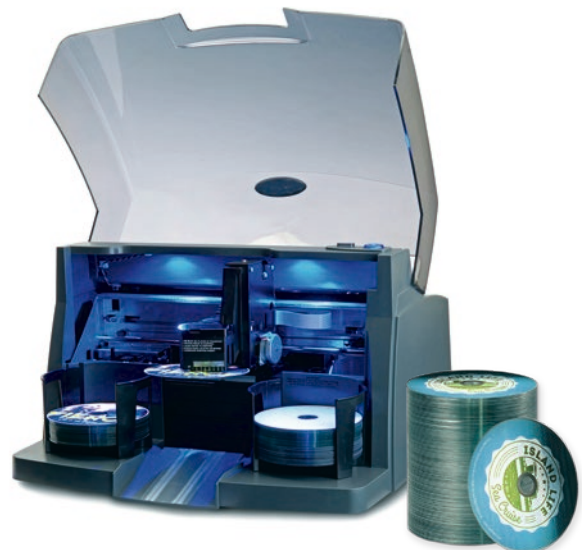

Seven models available

- DP-4200 Autoprinter (for printing only)
- DP-4052 Disc Publisher (1 CD/DVD drive)
- DP-4052 Blu Disc Publisher (1 CD/DVD/BD drive)
- DP-4201 Disc Publisher (1 CD/DVD drive)
- DP-4201 Blu Disc Publisher (1 CD/DVD/BD drive)
- DP-4202 Disc Publisher (2 CD/DVD drives)
- DP-4202 Blu Disc Publisher (2 CD/DVD/BD drives)

All models are compatible with Windows 7/10+ and Mac OS X 10.7 (or higher). Optional Blu-ray Disc recordable drives available.